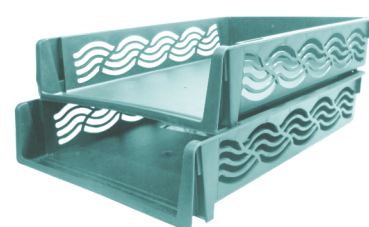

Stock #: 246S

D=34.3cm x H=11.7cm
Colors Available:
●●●●●●

HANDLE ACCENT RECTANGULAR BASIN

Stock #: 249

L=41cm W=32.5cm H=15cm
Colors Available:
●●●●●●

Multi-purpose ORGANIZER

Stock #: 239

L=15cm W=13.2cm H=8cm
Colors Available:
●●●●●●

Multi-purpose ORGANIZER

Stock #: 240

L=32.2cm W=23.7cm H=8cm
Colors Available:
●●●●●●

Multi-purpose ORGANIZER

Stock #: 241

L=33cm W=23.6cm H=6cm
Colors Available:
●●●●●●

Multi-purpose ORGANIZER

Stock #: 242

L=32.5cm W=24cm H=6.5cm
Colors Available:
●●●●●●

STEP-ON
TRASH BIN

Stock #: 281

Colors Available:

3.5L

KEEP CLEAN
TRASH BIN

Stock #: 235-XS

L=15.1 H=15.2 W=24.3cm