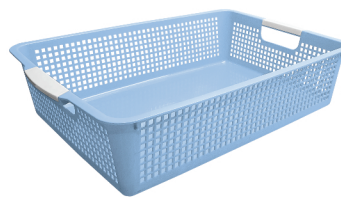

L=49.5cm H=17cm W=31.5cm
Colors Available:

ROUND LAUNDRY BASKET

Stock #: 230

H=29.3cm D=38.5 x 27cm
Colors Available:

OVAL SHAPE LAUNDRY BASKET

Stock #: 228

L=45cm H=16.2cm W=33.5cm
Colors Available:

UTILITY TRAY

Stock #: 214

L=46cm H=10.5cm W=35cm
Colors Available:

UTILITY TRAY

Stock #: 213

L=37.5cm H=9cm W=27.5cm
Colors Available:

LARGE

UTILITY TRAY

Stock #: 215 L

L= 40 cm
H= 10 cm
W=27.5cm

Colors Available:

SMALL

Stock #: 215 S

L= 36.5cm
H= 8 cm
W=25.5cm

UTILITY TRAY

Stock #: 223

L=34cm H=9cm W=24.5cm
Colors Available:

ORGANIZER TRAY

Stock #: 211

L=39.5cm H=17.5cm W=27.5cm
Colors Available:

ORGANIZER TRAY

Stock #: 212

L=35cm H=12.5cm W=20.5cm
Colors Available:

BATH BASKET

Stock #: 233